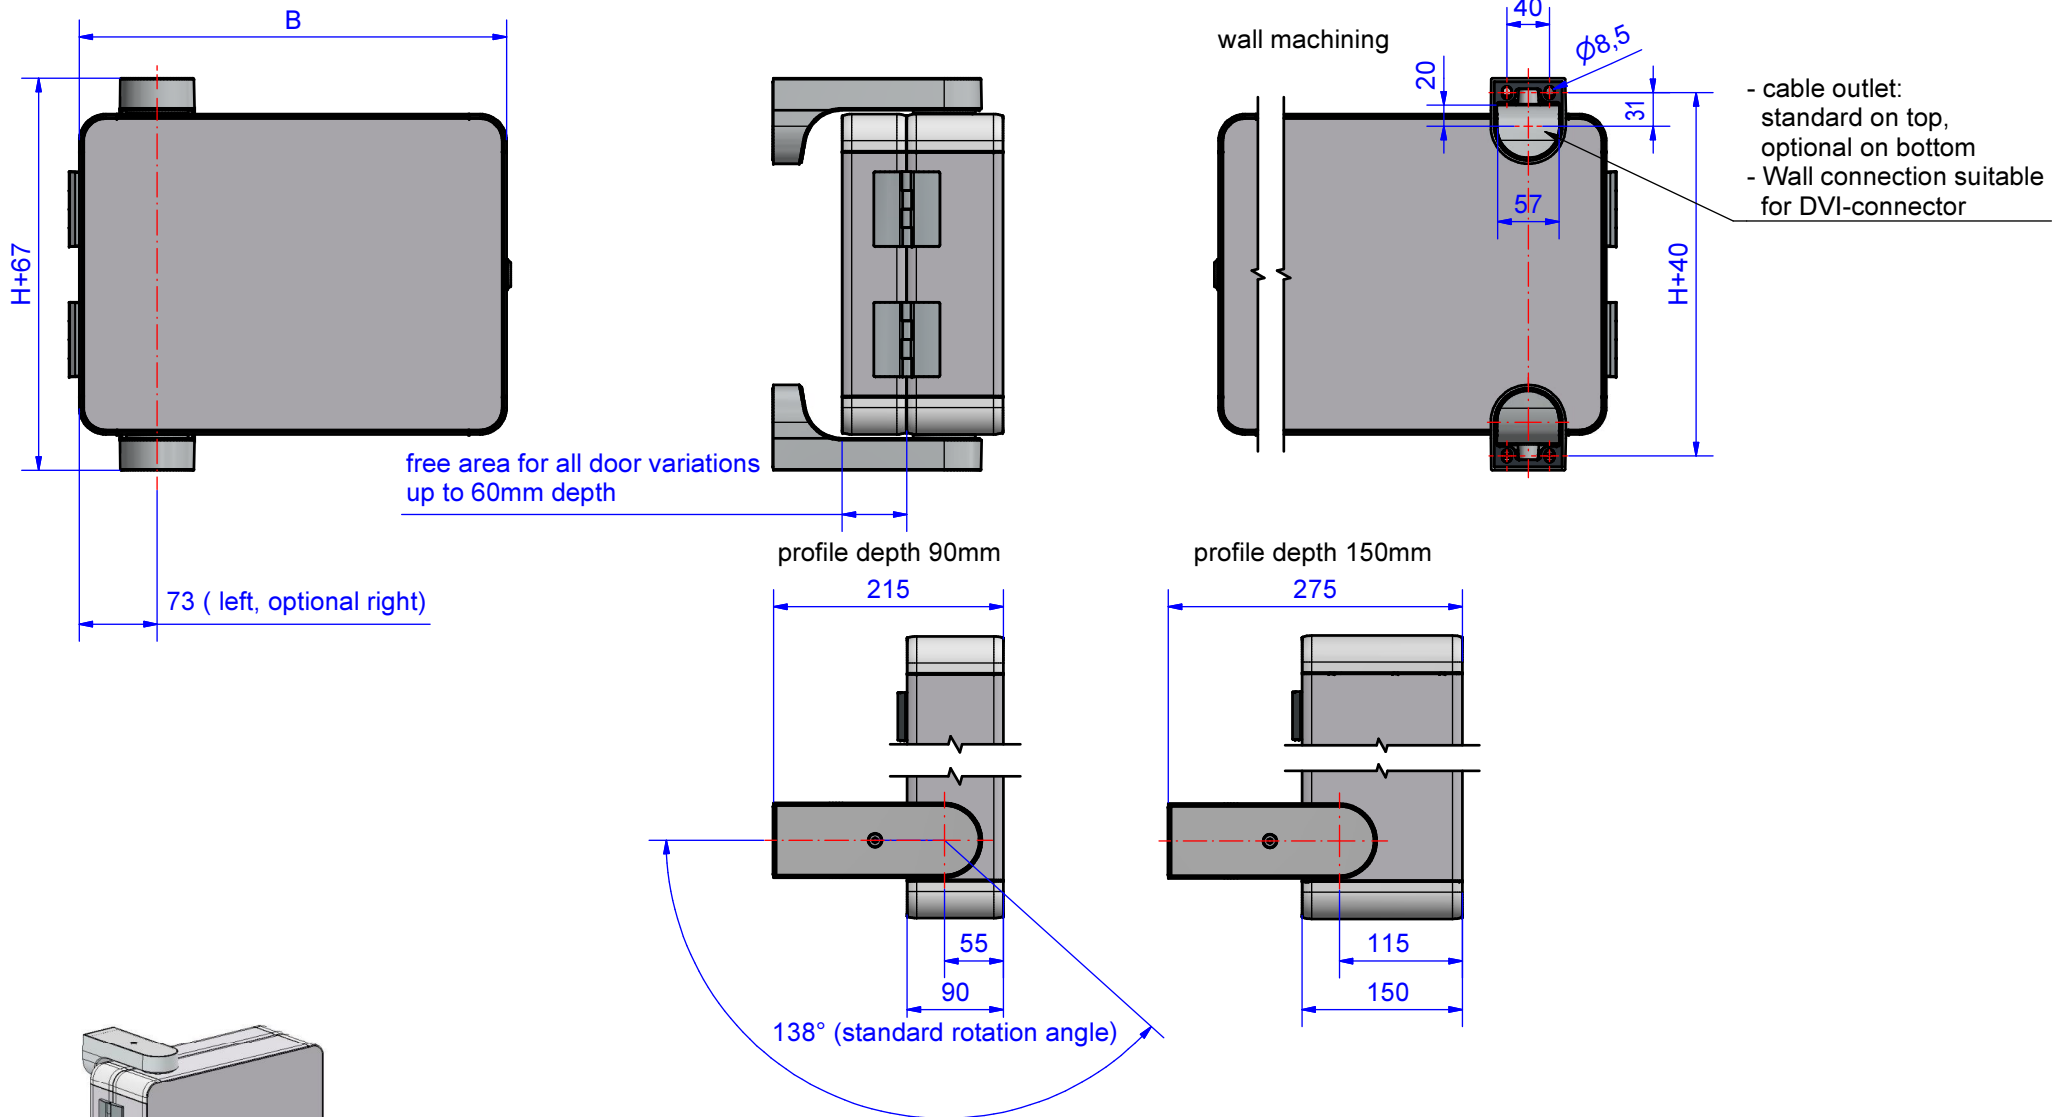

# Wall connection profiPANEL 501.100.300

recommended for profile depth 90, 120 or 150, in combination with door frame 60mm

(the illustrated panel enclosure is not included in the scope of delivery)

Material	Aluminium powdercoated RAL 7035
Covers	1.4301 powdercoated RAL 7035
Protection	IP54 EN 60529